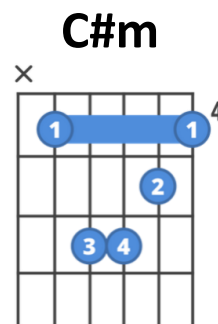

How to play the chords on guitar: