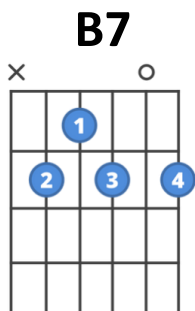

How to play the chords on guitar: