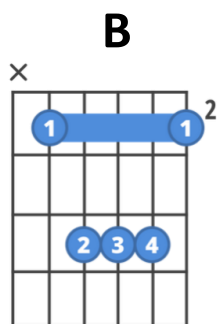

How to play the chords on guitar: