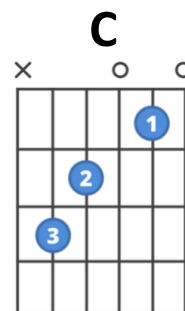

How to play the chords on guitar: