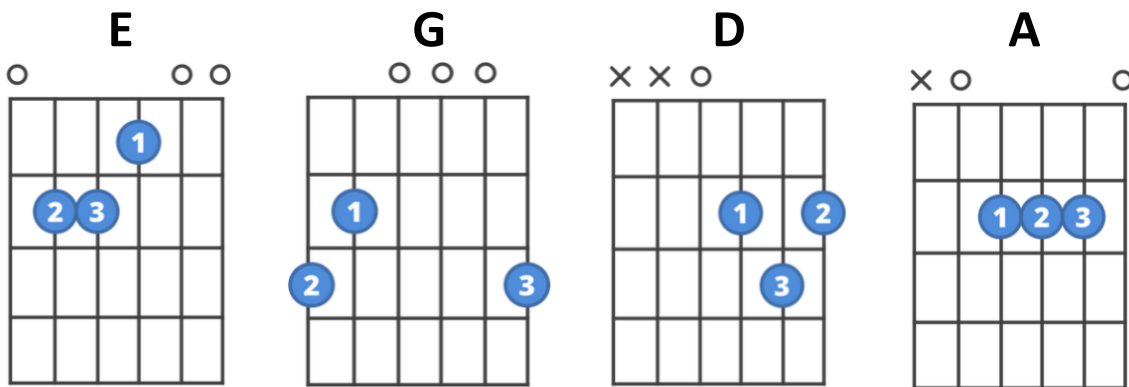

How to play the chords on guitar: