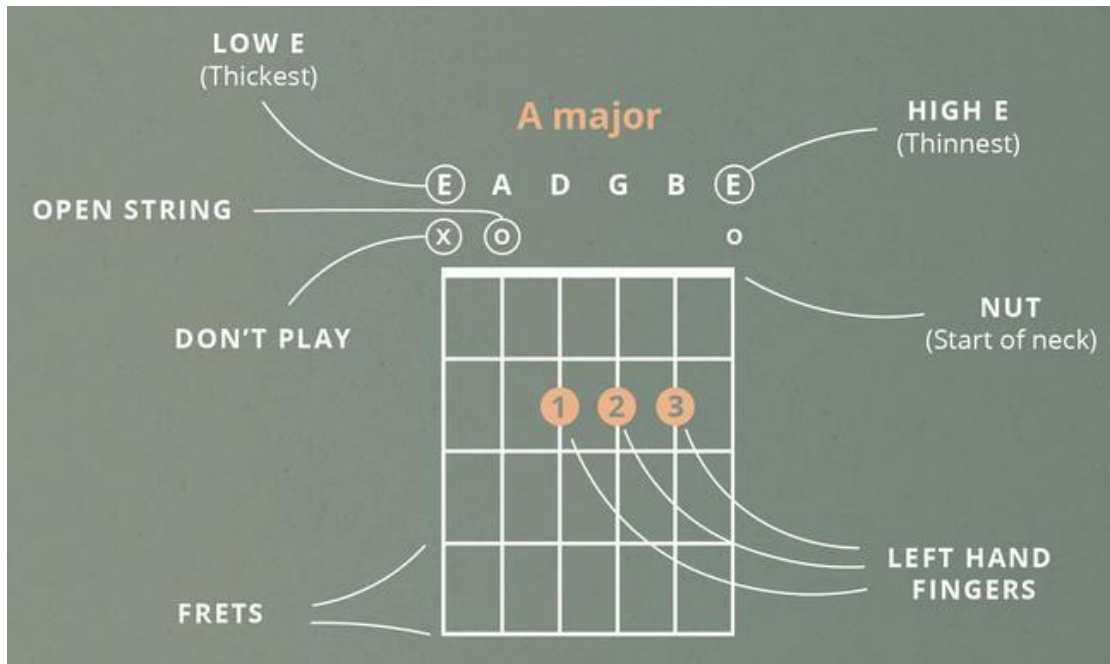

How to play the chords on guitar: